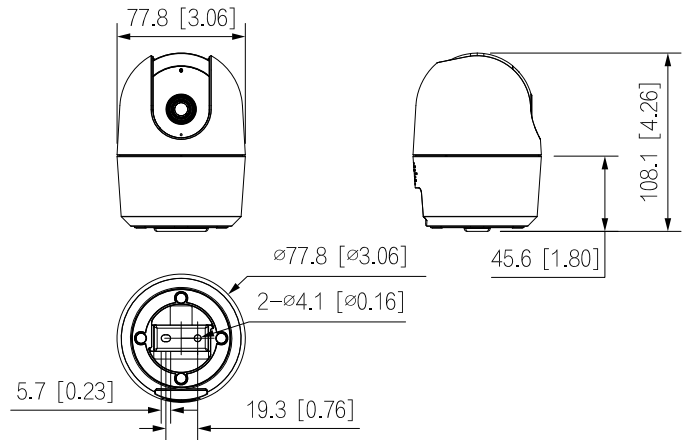

### Structure

Casing Material	Plastic
Product Dimensions	φ77.8 mm × 108.1 mm (φ3.06" × 4.26")
Net Weight	200.3 g (0.44 lb)

**Ordering Information**

Type	Model	Description
3 MP Camera	DH-H3AE-B	3 MP Indoor Fixed-focal Wi-Fi Pan & Tilt Network Camera
	H3AE-B	3 MP Indoor Fixed-focal Wi-Fi Pan & Tilt Network Camera
Accessories	A806A-050100U-EU1	5 VDC 1 A Power Adapter
	TF-C100	MicroSD Memory Card

**Accessories**

Included:

A806A-050100U-EU1  
5 VDC 1 A Power Adapter

Optional:

TF-C100  
MicroSD Memory Card

**Dimensions (mm[inch])**

Ceiling Mount	Wall Mount	Table Mount